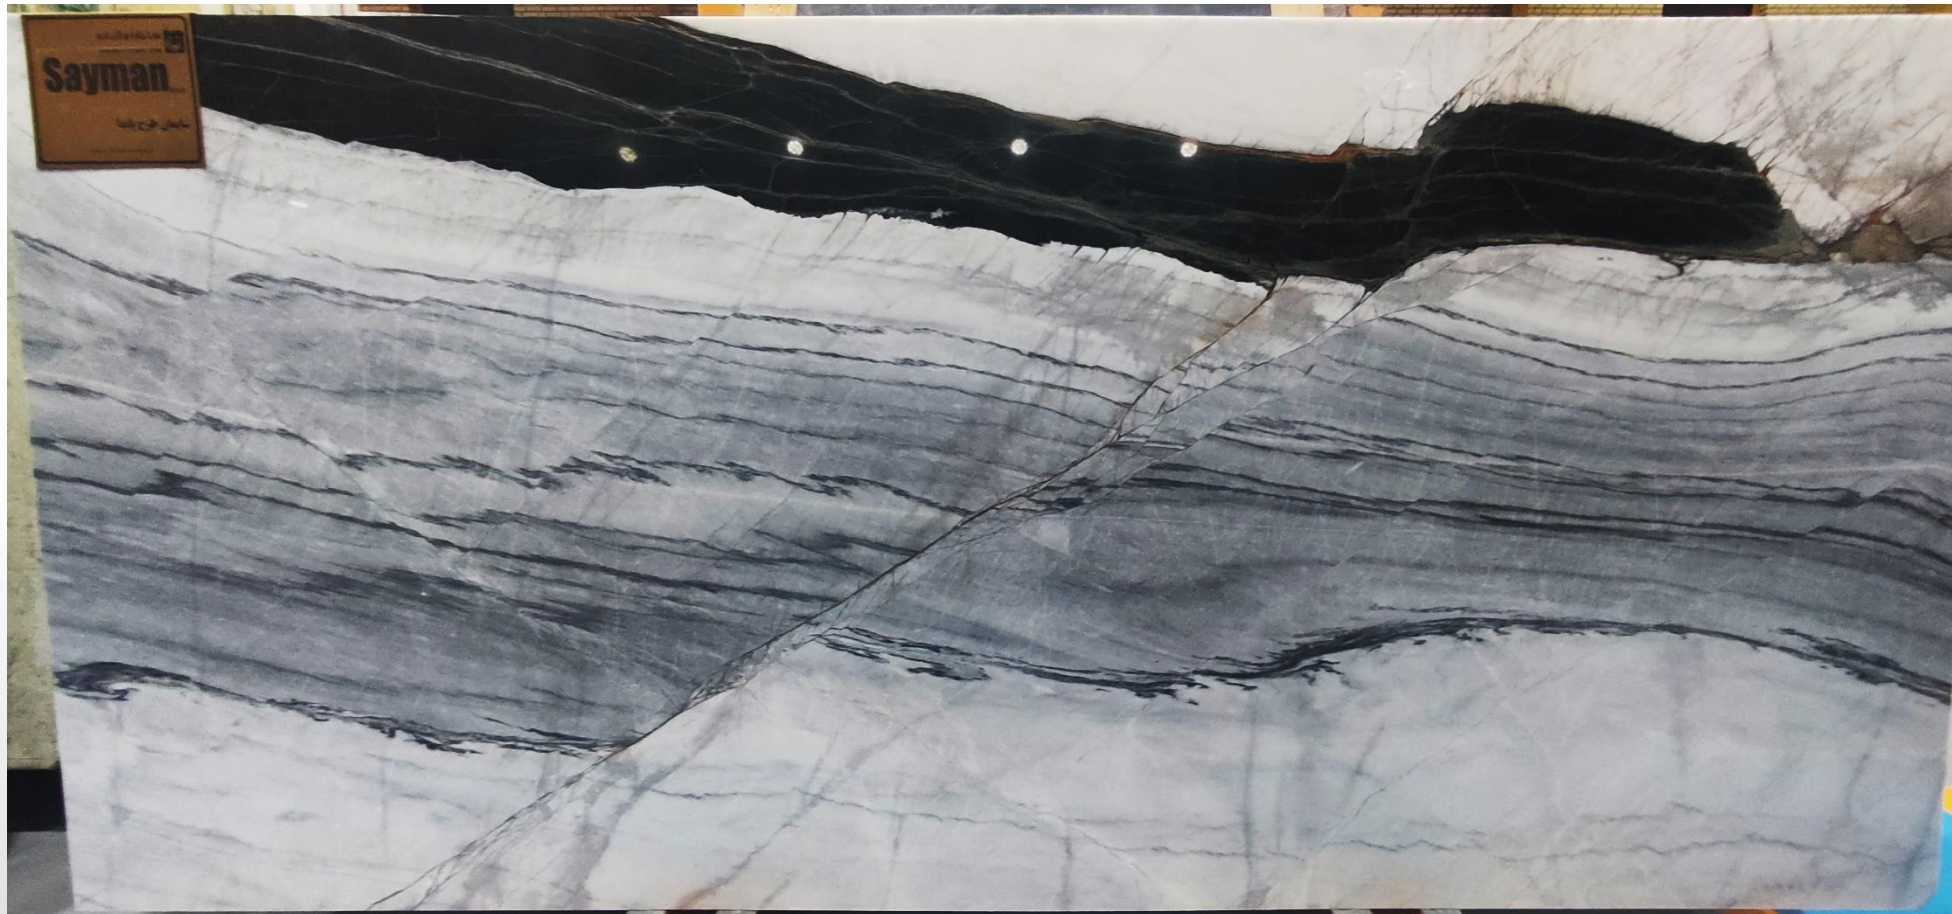

Slab Thickness 2 CM

2181-2180

Price (m²)

77\$

DATE: 22nd MAY 2023

PRICE LIST

SAYMAN PANDA MARBLE	
Slab Thickness 2 CM	3094
Price (m ²)	57\$

DATE: 22nd MAY 2023