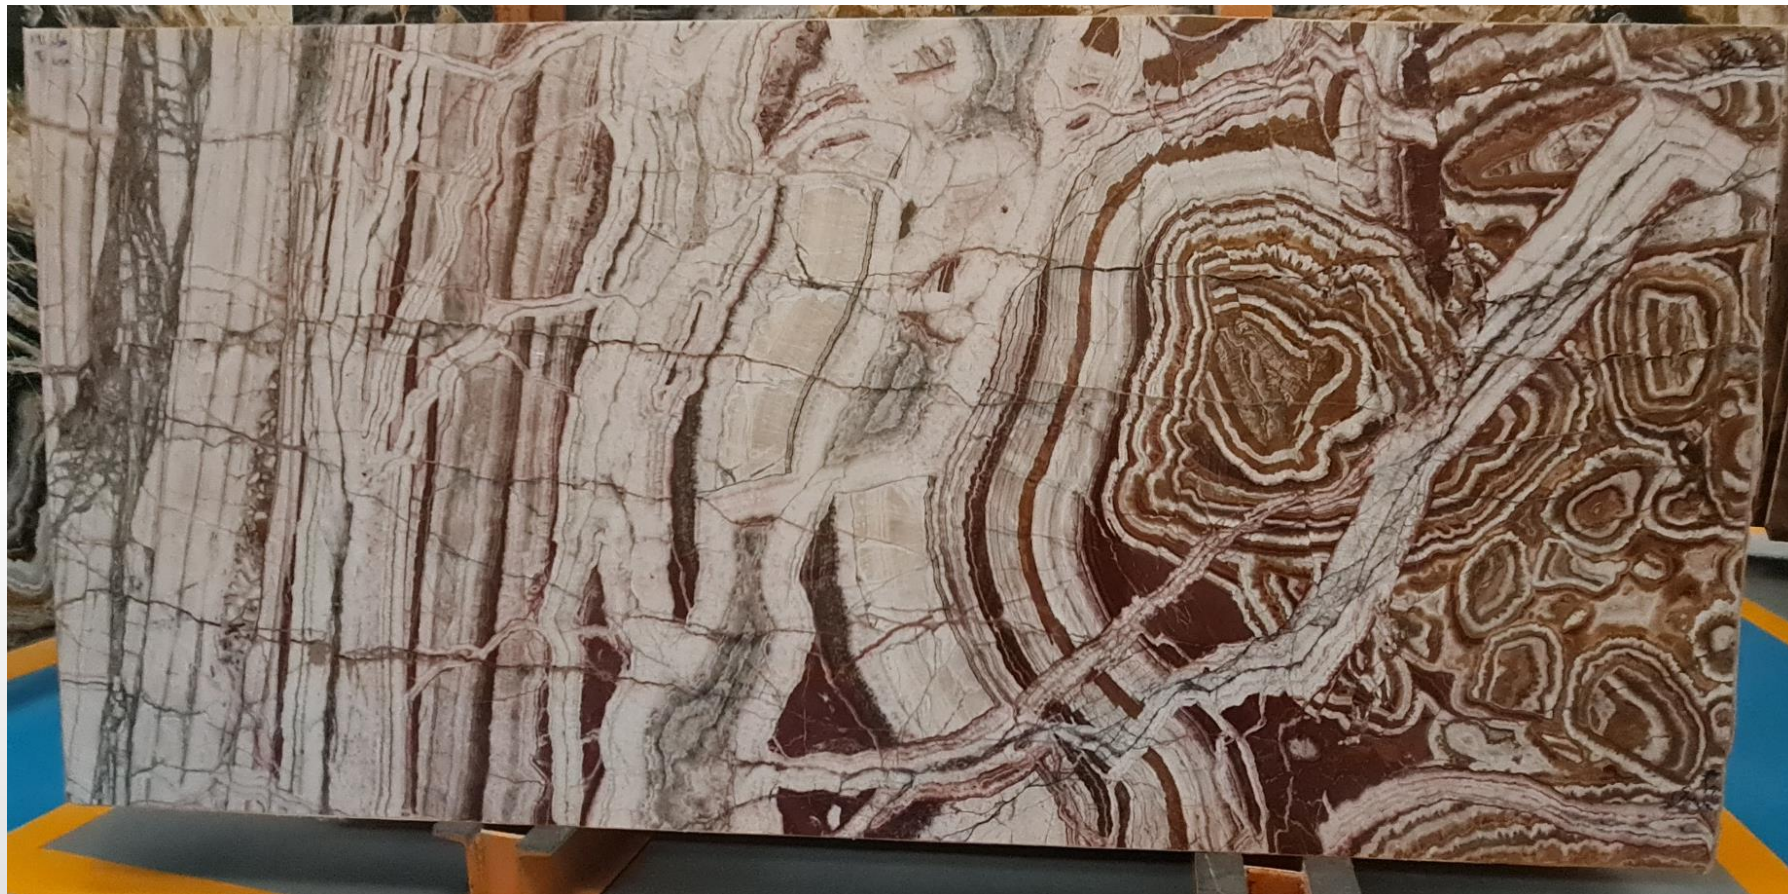

Price (m²)

197\$

DATE: 22nd MAY 2023

PRICE LIST

BUBEI ONYX	
Slab Thickness 2 CM	2209
Price (m ²)	197\$

DATE: 22nd MAY 2023

PRICE LIST

SATURN ONYX