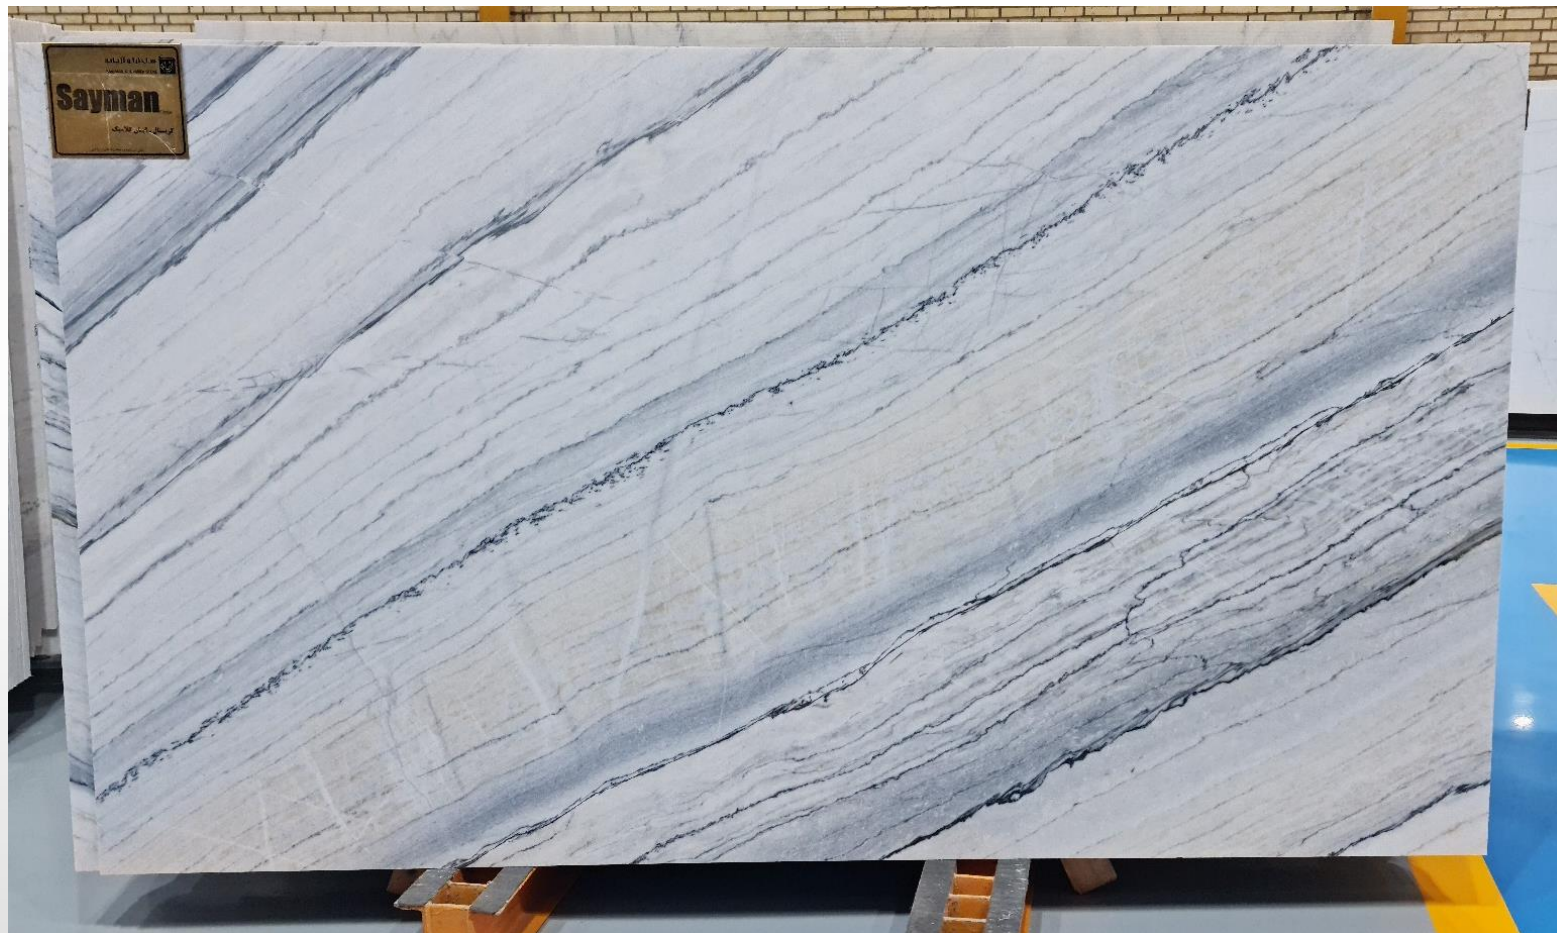

2234

Price (m²)

43\$

DATE: 22nd MAY 2023

PRICE LIST

SAYMAN CLASSIC MARBLE	
Slab Thickness 2 CM	2697-2853
Price (m ²)	43\$

DATE: 22nd MAY 2023

PRICE LIST