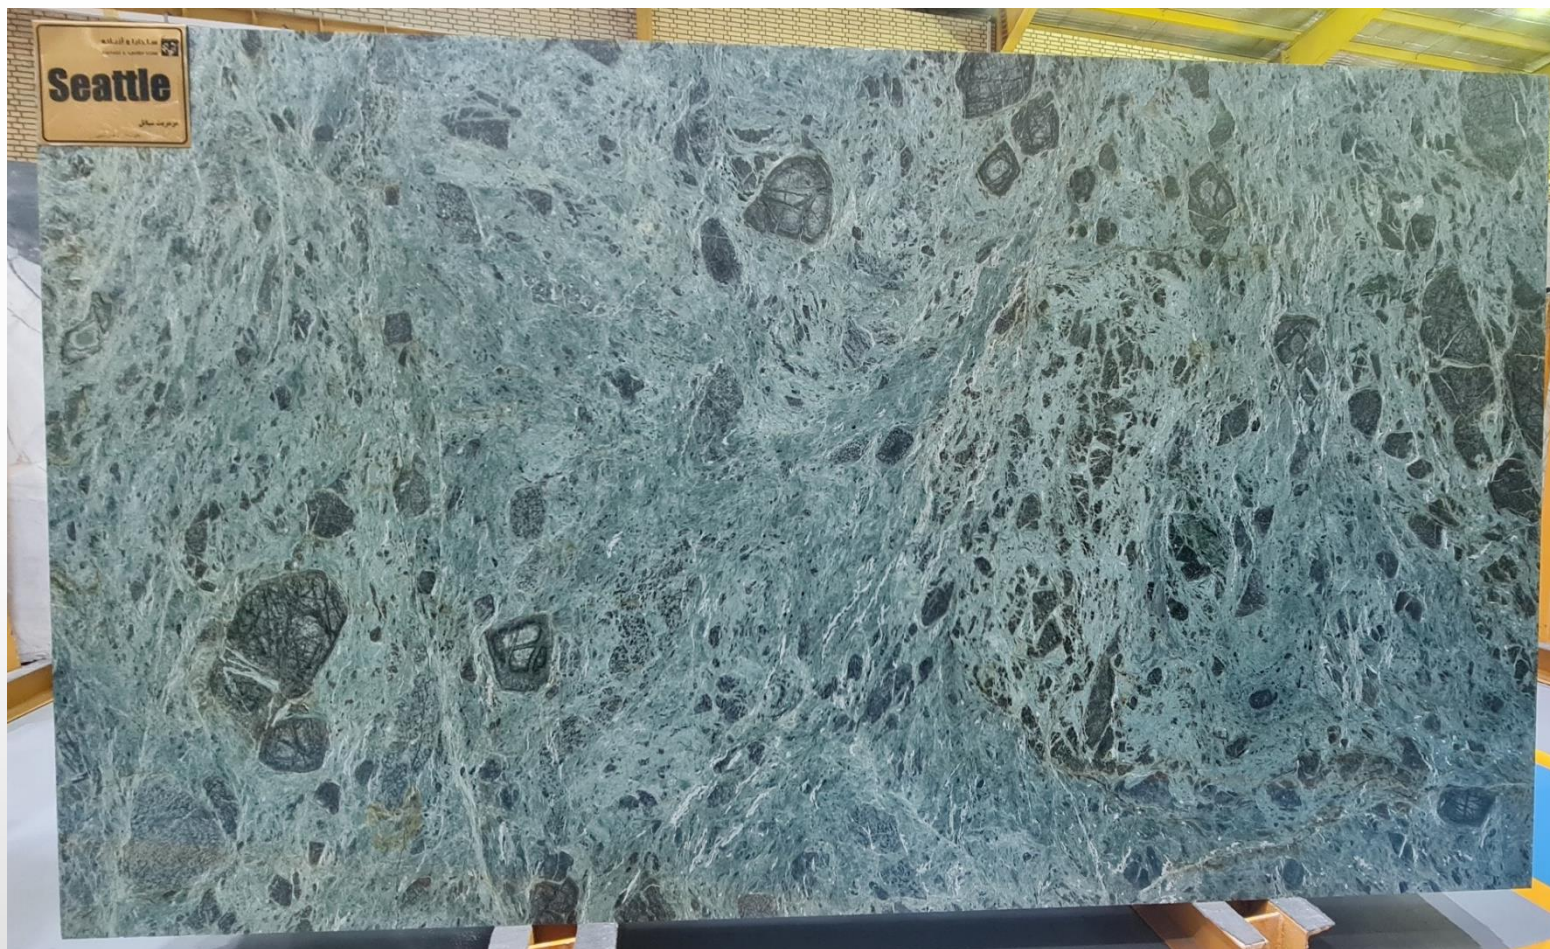

51\$

DATE: 22nd MAY 2023

PRICE LIST

SEATTLE MARBLE

Slab Thickness 2 CM

2302

Price (m²)

45\$