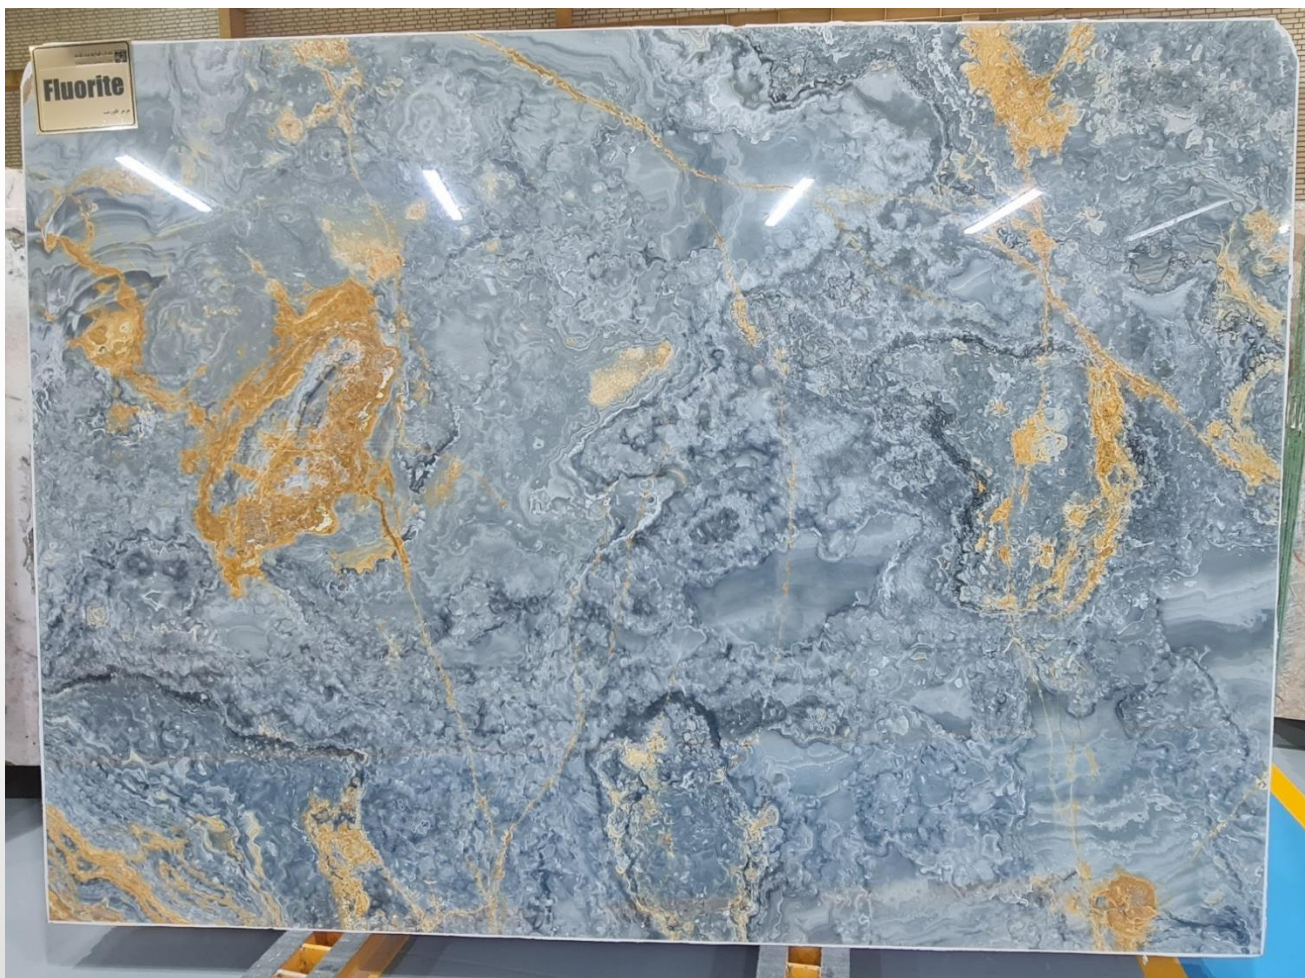

DATE: 22nd MAY 2023

PRICE LIST

FLUORITE ONYX

Slab Thickness 2 CM

2065

Price (m²)

153$