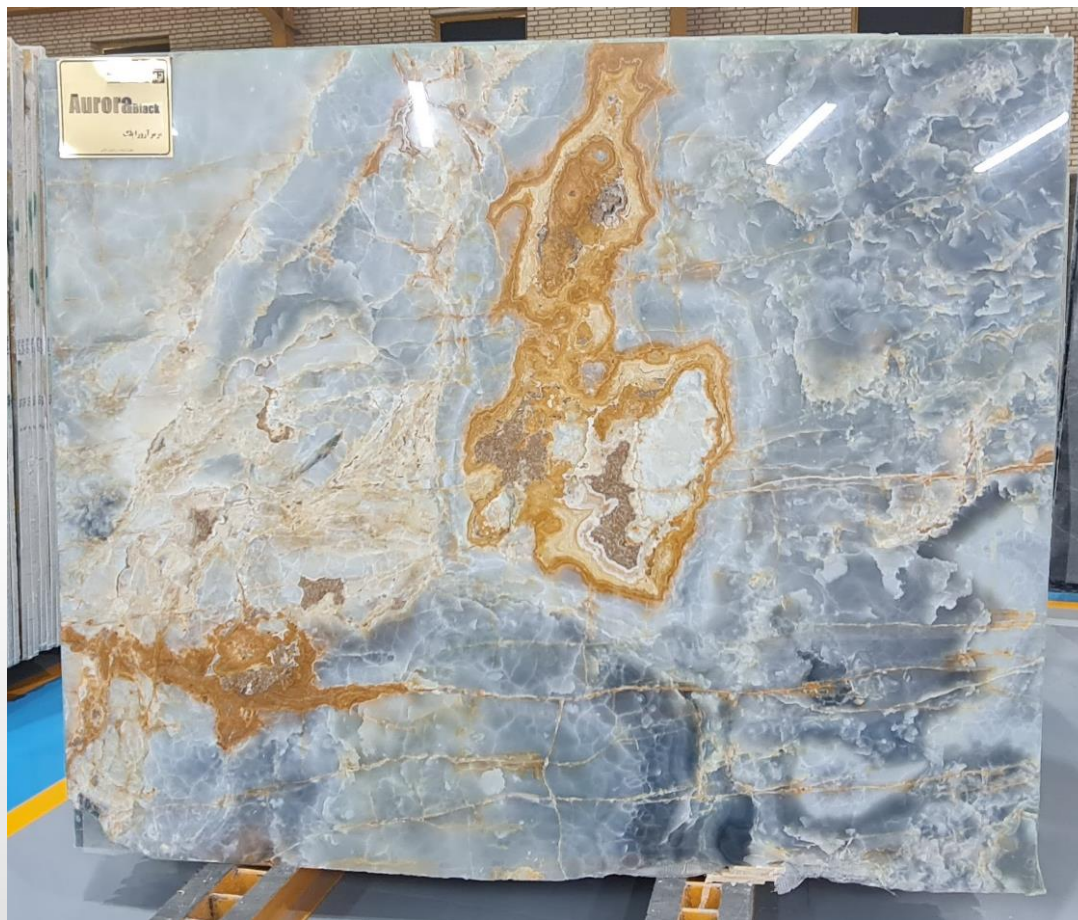

Slab Thickness 2 CM

2312

Price (m²)

147\$

DATE: 22nd MAY 2023

PRICE LIST

AURORA BLACK ONYX	
Slab Thickness 2 CM	2492-2497-2066
Price (m ²)	103\$

DATE: 22nd MAY 2023