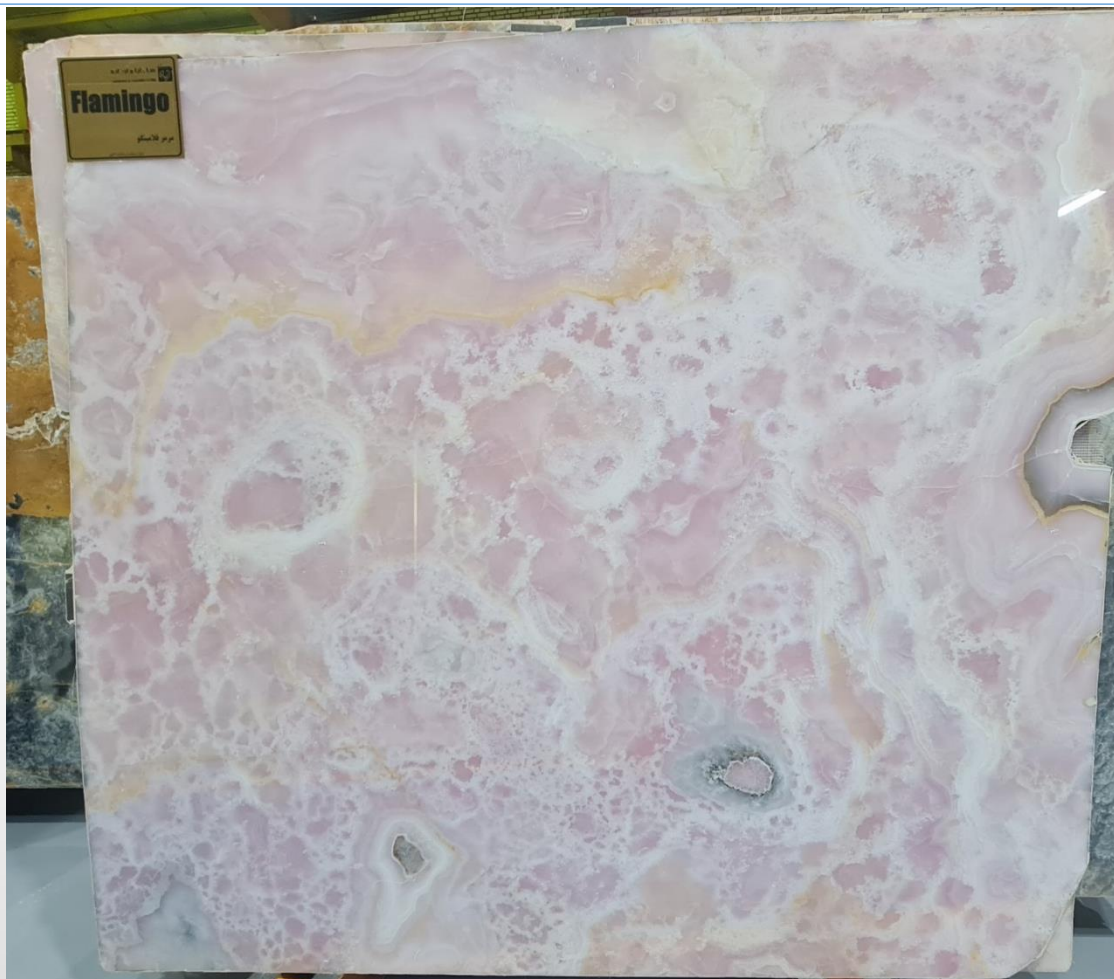

DATE: 22nd MAY 2023

PRICE LIST

TREETRUNK ONYX	
Slab Thickness 2 CM	2503
Price (m ²)	51\$

DATE: 22nd MAY 2023

PRICE LIST

FLAMINGO ONYX

Slab Thickness 2 CM

110/78-110/66