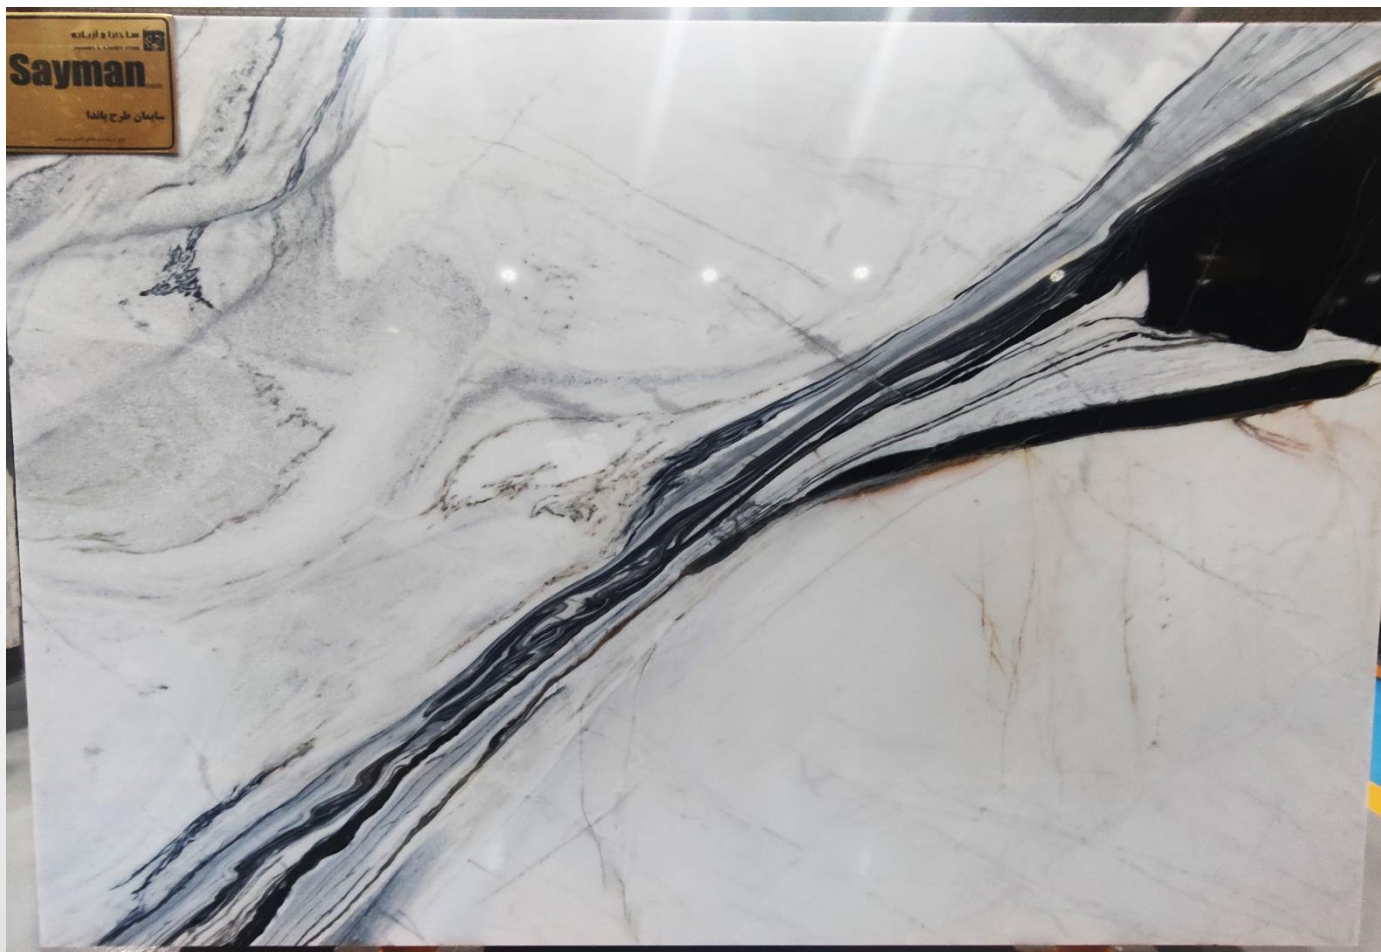

PRICE LIST

BIANCO MARBLE

Slab Thickness 2 CM

2843

Price (m²)

35\$

DATE: 22nd MAY 2023

PRICE LIST