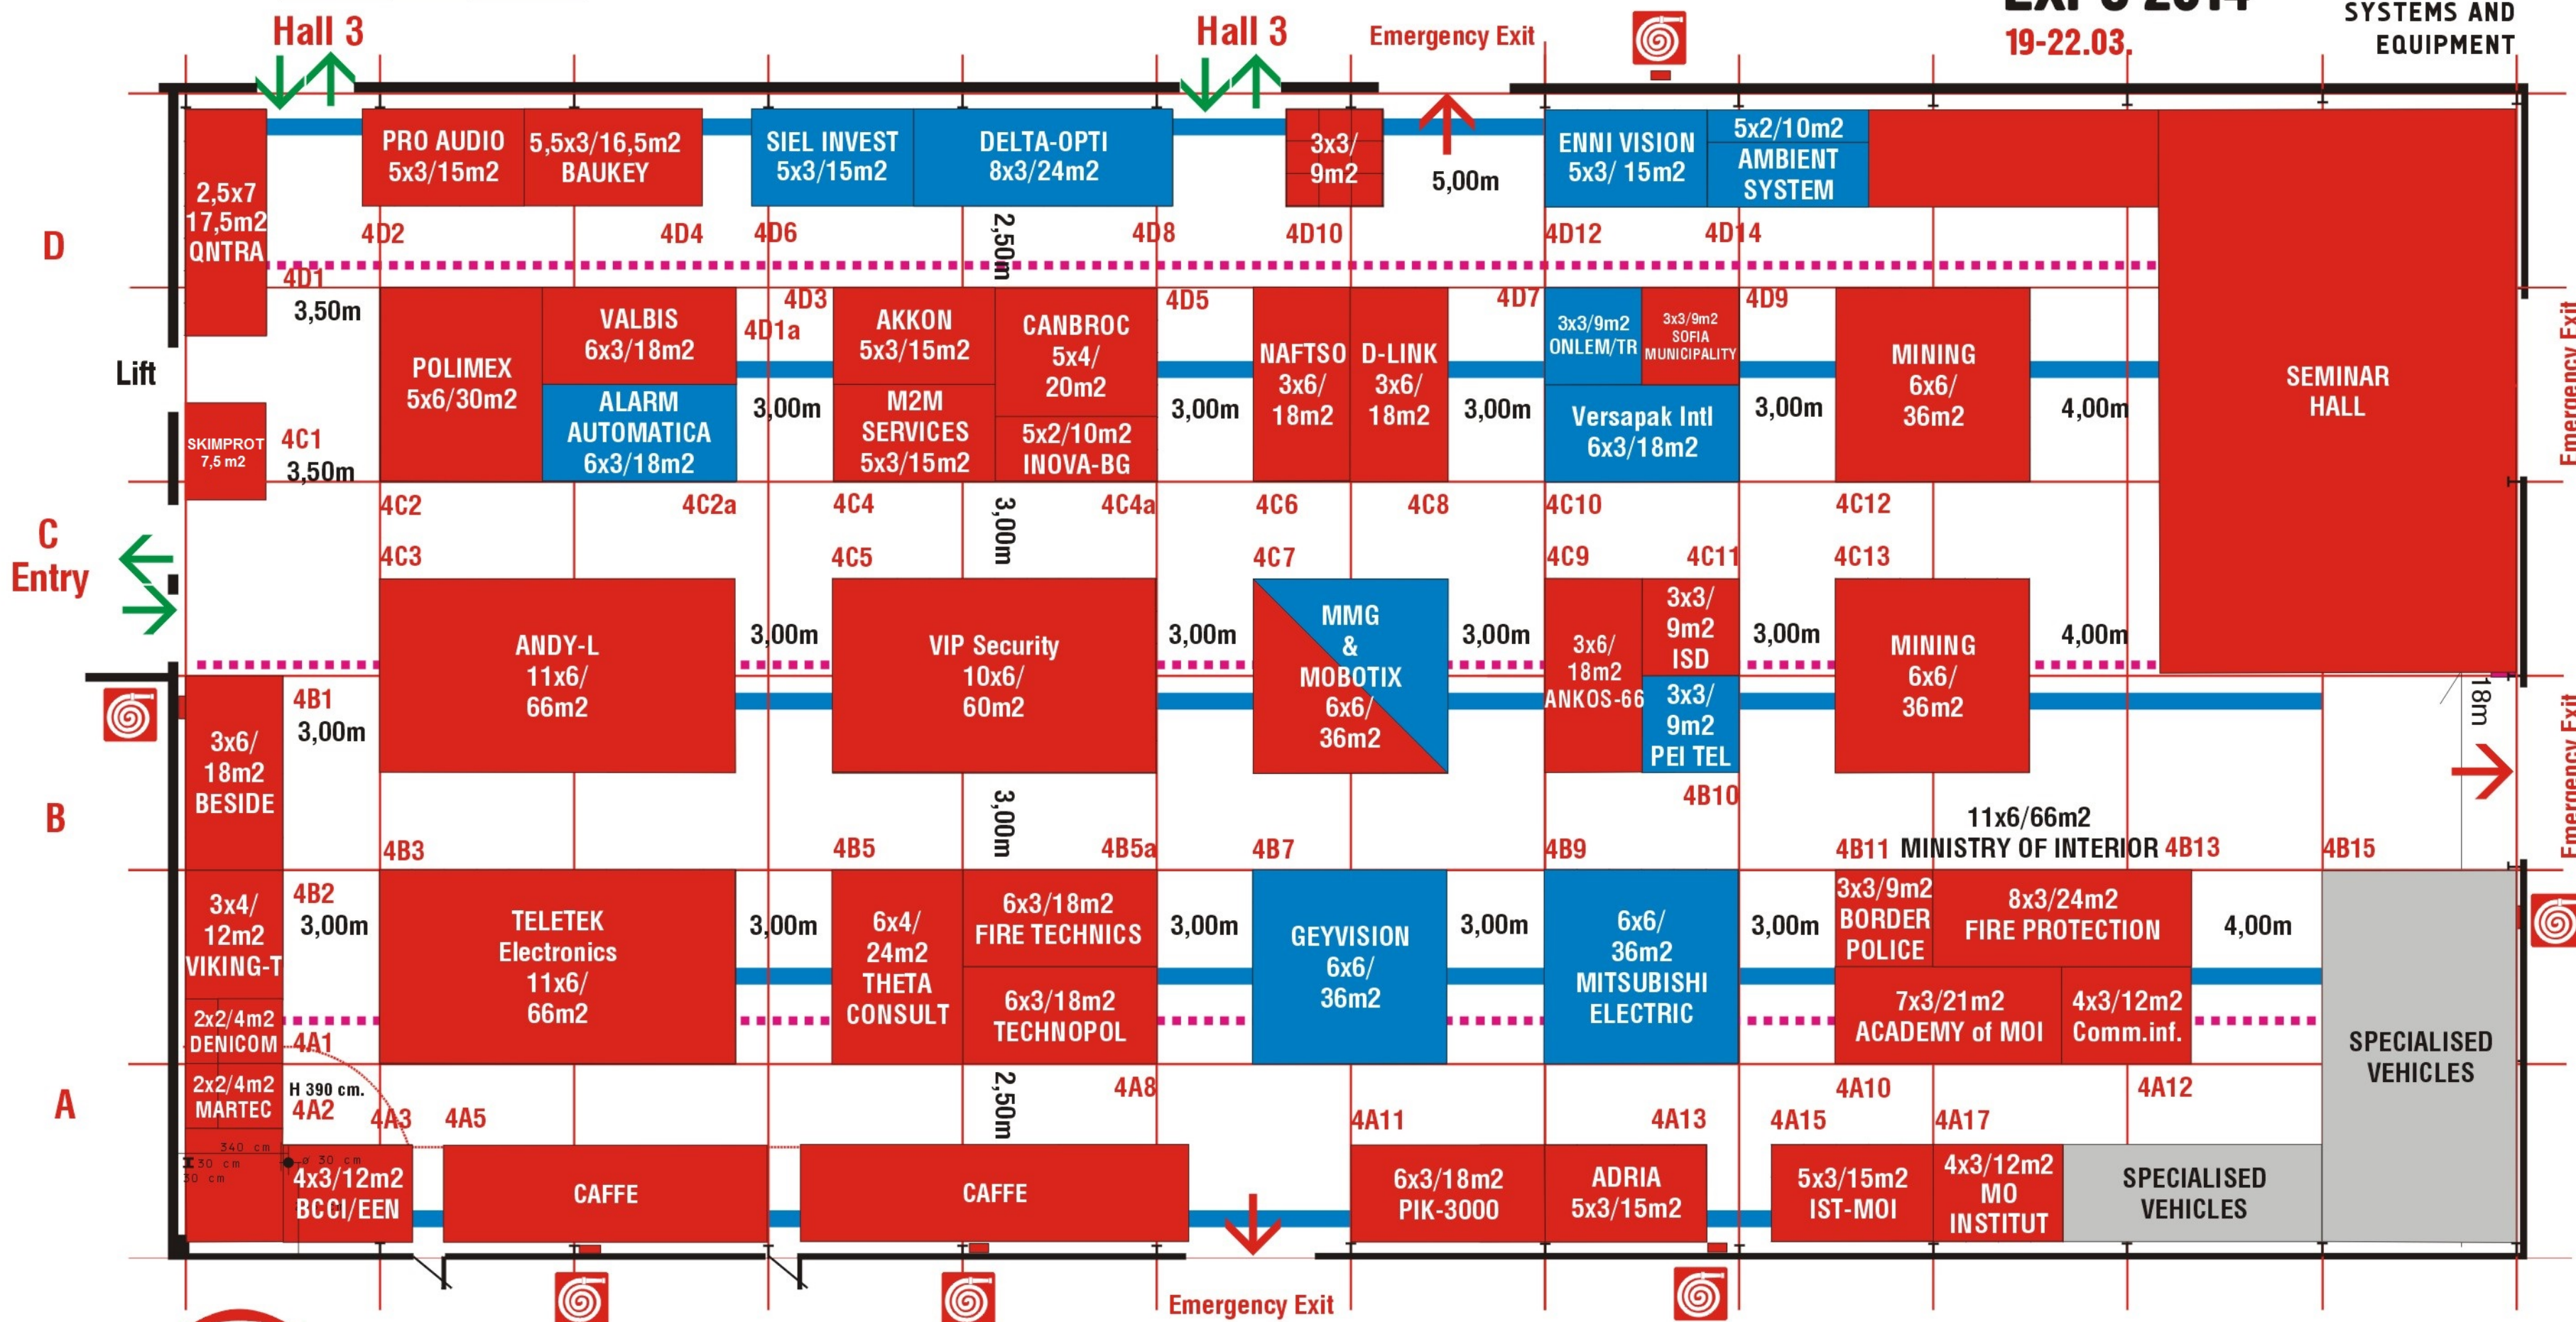

6 5

2 3  
1 4

# SECURITY EXPO 2014

19-22.03.

INTERNATIONAL SPECIALISED EXHIBITION FOR SECURITY SYSTEMS AND EQUIPMENT

**ИНТЕР ЕКСПО ЦЕНТЪР • IEC**  
preliminary allocation

**Hall 4**

**Attention!**  
Fire Plug and Emergency Exits must be free to access

Underground communications: el. power, water, internet, phones

Fire Sensor - 7m height  
Ropes, chains, any auxiliary elements for suspending of structures, decorations and others should not cross the sensor beams!